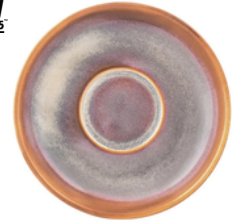

**AUBURN ESPRESSO
CUP 90ML**

Item Code: BW3000
Diameter: 92mm
Height: 65mm
Capacity: 90ml

BREW
EST 2015

**AUBURN ESPRESSO
SAUCER 120MM**

Item Code: BW3005
Diameter: 120mm
Height: 20mm

Suitable for: BW3000

BREW
EST 2015