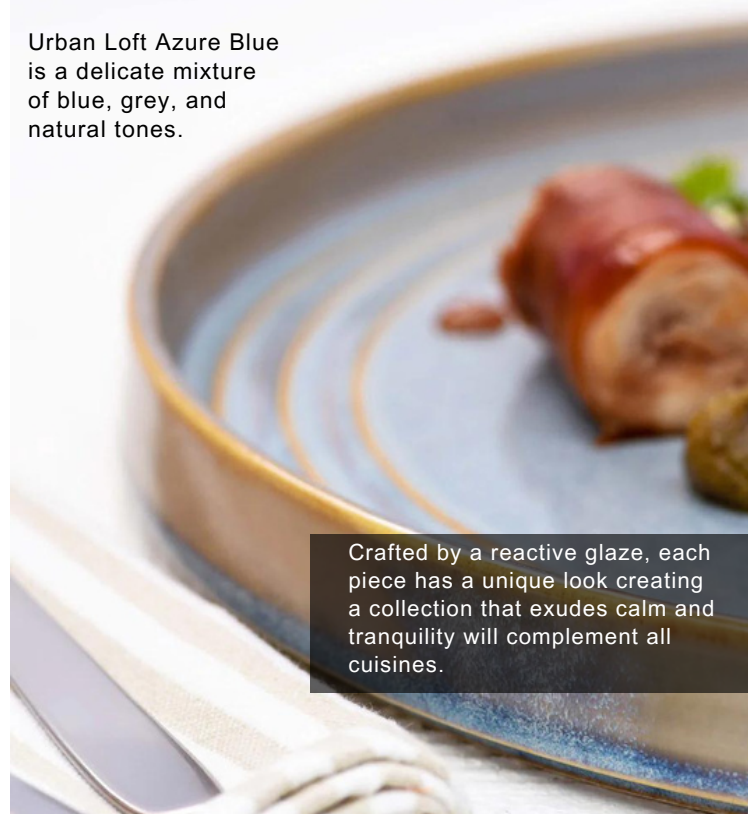

Item Code: BW8005
Diameter: 120mm
Height: 20mm

Urban Loft Azure Blue is a delicate mixture of blue, grey, and natural tones.

Crafted by a reactive glaze, each piece has a unique look creating a collection that exudes calm and tranquility will complement all cuisines.

AZURE BLUE

Item Code: 907130
Diameter: 65mm
Height: 35mm
Capacity: 75ml

Item Code: 907103
Diameter: 270mm
Height: 25mm

Item Code: 907135
Diameter: 225mm
Height: 35mm
Capacity: 890ml

NATURAL