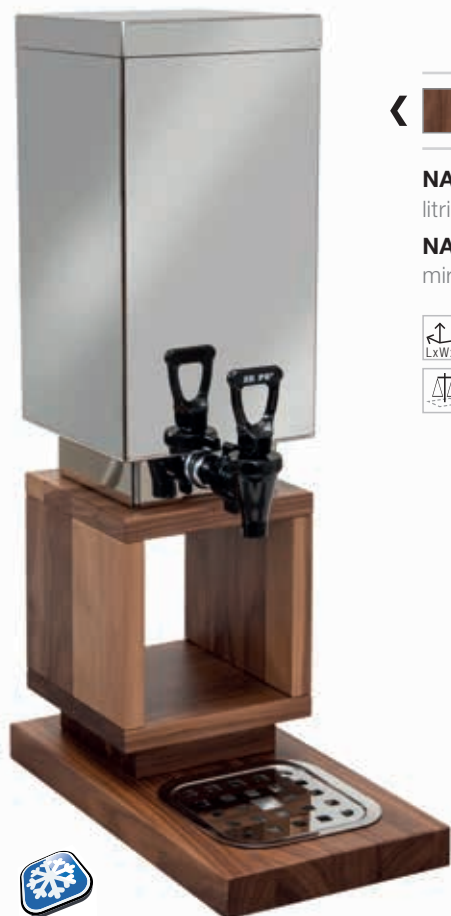

Noce - Walnut
Art. 15S01034

NATURE distributore latte (6L) Coperchio e contenitore litri 6 in acciaio inox 18/10 lucido

NATURE milk dispenser (6L) Lid and container 6 liters in mirror polished 18/10 stainless steel

18,5 x 33,5 x 60 cm

10 kg