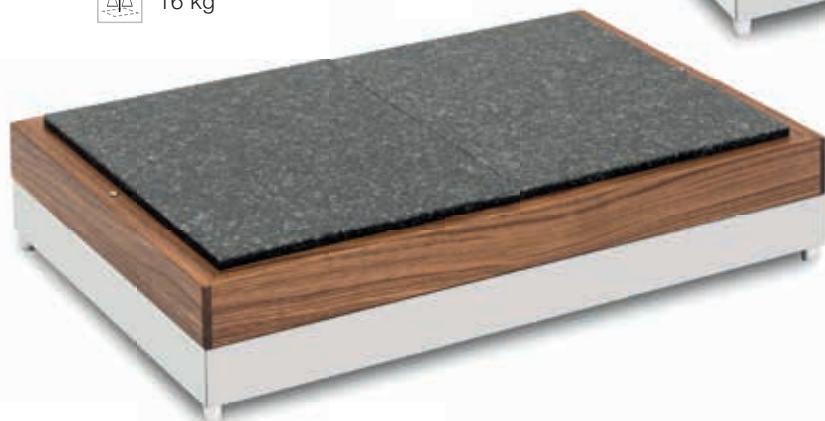

Inox - Stainless steel
Art. 18000005

**FANTASY INOX espositore |
granito scuro | cool**

**FANTASY INOX service tray |
granit dark | cool**

58 x 37 x 14 cm

16 kg

Noce/Inox - Walnut/Stainless steel
Art. 18000006