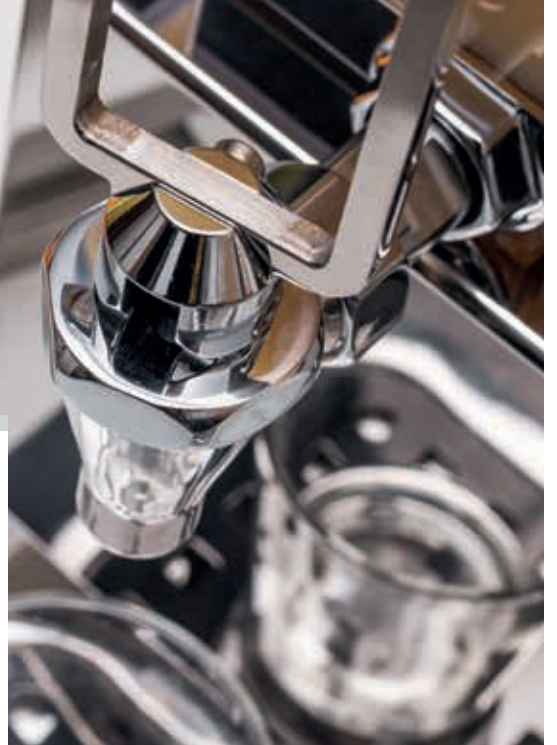

ZEROUNO DISTRIBUTORI LATTE

Struttura in acciaio inox 18/10 lucidato a specchio o in multistrato di legno idrorepellente con verniciatura in nero o bianco / coperchio e contenitore litri 6 in acciaio inox 18/10 lucidato a specchio / portaggiaccio monoblocco in TRITAN trasparente / rubinetto in acciaio inox con maniglia di design ZEROUNO / raccogli gocce e griglia estraibili in acciaio inox 18/10 / altezza massima dei bicchieri cm 18 / sistema antiraschiamento sul fondo

ZEROUNO MILK DISPENSER

Structure in mirror polished 18/10 stainless steel or made of water repellent plywood varnished in black or white / mirror polished 18/10 stainless steel lid and container 6 liters / transparent TRITAN ice tube monobloc / transparent PMMA lid / non-drip metal faucet with ZEROUNO design handle / removable 18/10 stainless steel drip tray and grill / maximum height of the glasses 18 cm / anti-scratch system on the bottom of the base

- ☐ Bianco - White
  Art. 23101034 W
- ☒ Nero - Black
  Art. 23101034 B

ZEROUNO distributore latte freddo 6 litri legno

ZEROUNO fresh milk dispenser wood (6L)

33 x 18,5 x 62,5 cm

14 kg

- ☒ Inox - Stainless steel
  Art. 23101044

ZEROUNO distributore latte freddo 6 litri inox

ZEROUNO fresh milk dispenser stainless steel (6L)

32,5 x 18,5 x 58,5 cm

12 kg