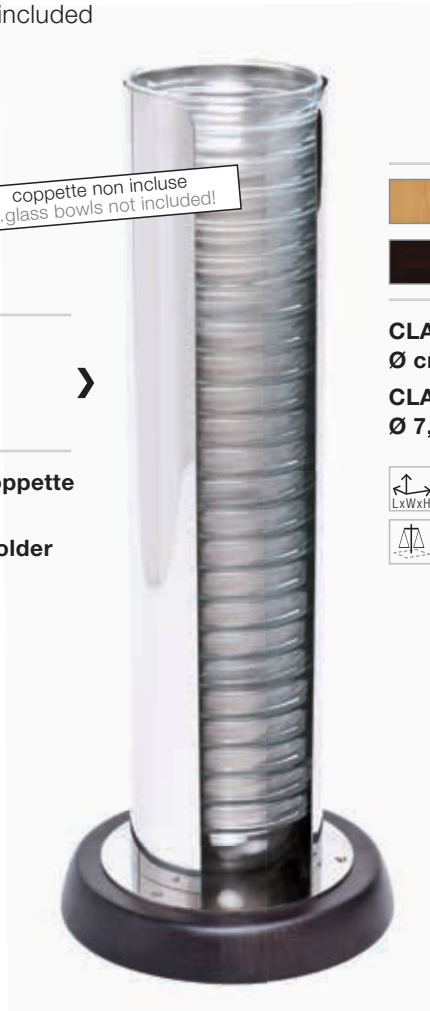

coppette non include
...glass bowls not included!

- Ciliegio - Cherry Wood
  Art. 10505180
- Wengé
  Art. 10505180 W

CLASSIC impilatore coppette
Ø cm 12

CLASSIC glass bowl holder
Ø 12cm bowls

Ø 20 x 54 cm

7 kg

- Ciliegio - Cherry Wood
  Art. 10505080
- Wengé
  Art. 10505080 W

CLASSIC impilatore coppette
Ø cm 7,5

CLASSIC glass bowl holder
Ø 7,5cm bowls

Ø 15 x 51 cm

5 kg

coppette non include
...glass bowls not included!